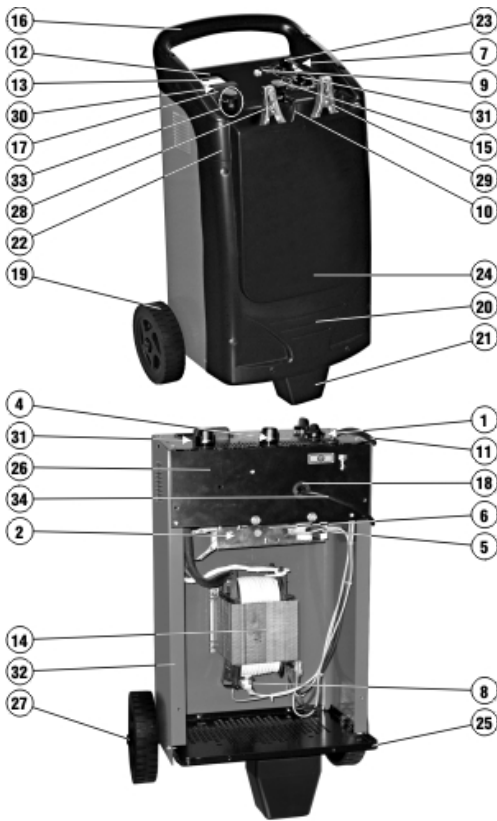

829436 - DYNAMIC 620 START 230V 12-24V AA PLUG 

Ref.	Descrizione	Codice
1	TIMER	112120
2	RECTIFIER PROTECTION	112183
3	KNOB FOR TIMER	112296
4	INSULATING WASHERS KIT	990163
5	KIT THERMOSTAT	981967
6	RECTIFIER KIT	980056
7	SWITCH	121504
8	THERMOSTAT	121716
9	PILOT LAMP	122546
10	CABLE 16MMQ 2M- POSITIVE	980318
11	MAINS CABLE H05VV-F 3G02.50 L=02.20	132371
13	AMMETER	152134 post approx 2014
14	TRANSFORMER KIT	980055
15	HANDWHEEL	312053
16	HANDLE	312399
17	FUSE COVER	322051
18	CABLE BUSHING	322112
19	FIXED WHEEL	322201
20	FRONT PANEL	322796
21	FOOT	322798
22	FRAME	322799
23	SWITCH KNOB SET	323101
24	POCKET	362052
25	BOTTOM	644783
26	DASHBOARD KIT	982098
27	WHEELS AXLE	681055
28	COLORADO 150B WORK CLAMP 150A	712001
29	COLORADO 150R POSITIVE CLAMP 150A	712002
30	KIT 20 FUSES 100A	802029
31	FUSE CLAMP KIT	990595
32	BACK PANEL KIT	980302
33	COMPLETE TERMINAL KIT D.33MM	990162
34	CABLE KIT 16MMQ 2M	981575
35	WHEEL LOCKING RING	322102

13 - Ammeter for Dynamic 620 pre approx 2014 (152255)

152255 has green and red bar below the markings
152134 is black markings only no colour on face